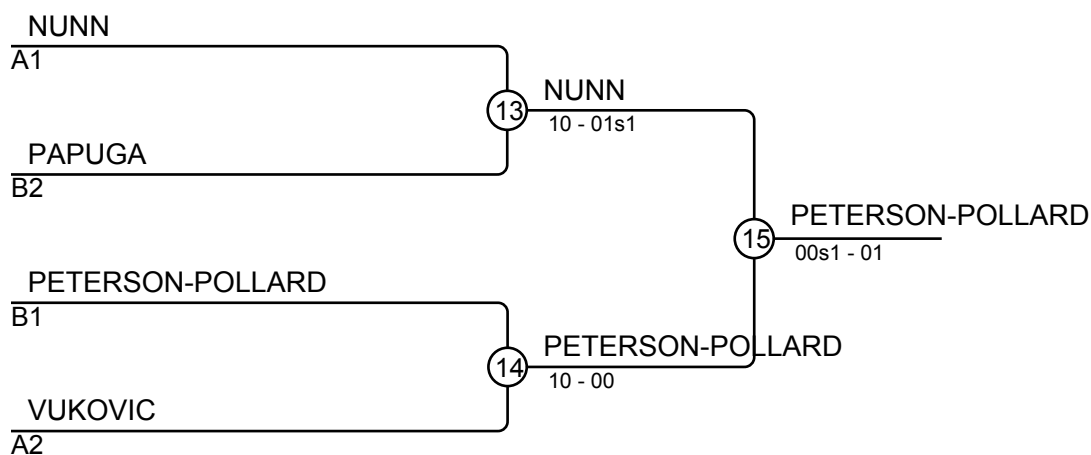

Danish Open 2018 Senior Women -Open

Competitors A

Competitors: 8

#	Name	Club	1	2	3	4	Wins	Pts	Pos
1	Chloe NUNN	GBR/England Squad		10	10	10	2	20	1
2	Christi-Rose PRETORIUS	GBR/Zodiac					0	0	3
3	~~Michelle~~ BENJAMINS	NED/RTC Heerenveen					0	0	4
4	Katarina Lucija VUKOVIC	CRO/JK Profectus		1	10		1	1	2

Matches A

Match	White	Blue	Result	Time
1	Chloe NUNN	1 2 Christi-Rose PRETORIUS	11-00s1	2:05
3	Michelle BENJAMINS	3 4 Katarina Lucija VUKOVIC	00-10	0:00
5	Chloe NUNN	1 3 Michelle BENJAMINS	10-00	0:00
7	Christi-Rose PRETORIUS	2 4 Katarina Lucija VUKOVIC	00-01	4:00
9	Chloe NUNN	1 4 Katarina Lucija VUKOVIC	11-00	0:31
11	Christi-Rose PRETORIUS	2 3 Michelle BENJAMINS		

Competitors B

#	Name	Club	5	6	7	8	Wins	Pts	Pos
5	~~Helena~~ VUKOVIC	CRO/JK Profectus					0	0	4
6	Line PAPUGA	DEN/Århus Judo Klub			10		1	10	2
7	Sabine BONITZ	SWE/Göteborgs Judoklubb					0	0	3
8	Kelly PETERSON-POLLARD	GBR/England Squad		10	10		2	20	1

Matches B

Match	White	Blue	Result	Time
2	Helena VUKOVIC	5 6 Line PAPUGA		
4	Sabine BONITZ	7 8 Kelly PETERSON-POLLARD	00s1-10	2:53
6	Helena VUKOVIC	5 7 Sabine BONITZ		
8	Line PAPUGA	6 8 Kelly PETERSON-POLLARD	00-10	1:43
10	Helena VUKOVIC	5 8 Kelly PETERSON-POLLARD		
12	Line PAPUGA	6 7 Sabine BONITZ	10-00	0:19

Results

Pos	Name
1	Kelly PETERSON-POLLARD, GBR/England Squad
2	Chloe NUNN, GBR/England Squad
3	Line PAPUGA, DEN/Århus Judo Klub
3	Katarina Lucija VUKOVIC, CRO/JK Profectus