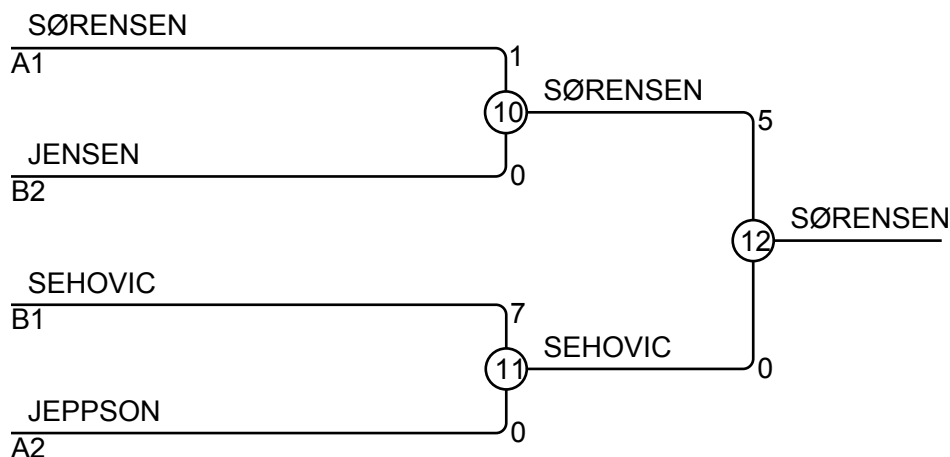

DM 2016   MA15-50

Competitors: 7

Competitors A

#	Name	Grade	Club	1	2	3	4	Wins	Pts	Pos
1	Tue melgaard SØRENSEN	1.kyu	Vejle Judo Klub		7	10	1	3	18	1
2	Loke JEPSON	3.kyu	Amager Judo Skole			10	10	2	20	2
3	Marcus HAUGE	1.kyu	Skive Judo Klub					0	0	4
4	Miguel HOFFMANN	2.kyu	Silkeborg Judo Klub			10		1	10	3

Matches A

Match	White	Blue	Result	Time
1	Tue melgaard SØRENSEN	Loke JEPSON	7 - 0	3:00
2	Marcus HAUGE	Miguel HOFFMANN	0 - 10	0:29
4	Tue melgaard SØRENSEN	Marcus HAUGE	10 - 0	1:21
5	Loke JEPSON	Miguel HOFFMANN	10 - 0	2:41
7	Tue melgaard SØRENSEN	Miguel HOFFMANN	1 - 0	3:00
8	Loke JEPSON	Marcus HAUGE	10 - 0	2:03

Competitors B

#	Name	Grade	Club	5	6	7	Wins	Pts	Pos
5	Anes SEHOVIC	4.kyu	Tomoe, Kolding		10	10	2	20	1
6	Gustav Boel MALMROS	2.kyu	Ry Judoklub				0	0	3
7	Mathias T B JENSEN	1.kyu	Helsingør Judo & Ju-Jutsu Klub	10			1	10	2

Matches B

Match	White	Blue	Result	Time
3	Anes SEHOVIC	Gustav Boel MALMROS	10 - 0	3:00
6	Anes SEHOVIC	Mathias T B JENSEN	10 - 0	2:49
9	Gustav Boel MALMROS	Mathias T B JENSEN	0 - 10	1:15

Results

Pos	Name
1	Tue melgaard SØRENSEN, Vejle Judo Klub
2	Anes SEHOVIC, Tomoe, Kolding
3	Mathias T B JENSEN, Helsingør Judo & Ju-Jutsu Klub
3	Loke JEPSON, Amager Judo Skole